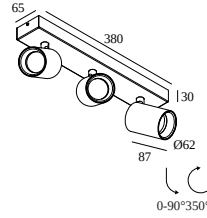

SPYCO ON 3 92733 DIM8

414 353 813 922 ED8 B

AVAILABLE IN

BLACK 414 353 813 922 ED8 B

WHITE 414 353 813 922 ED8 W

[View on website](#)

General info

LOCATION	indoor
INSTALLATION	Ceiling Surface mounted, Wall Surface mounted
INGRESS PROTECTION	IP20
WEIGHT (KG)	1.5
ADJUSTABILITY	0° to 90° swiveling, 350° rotatable
INFORMATION	3 x REFLECTOR FL-33° INCL.DIMMABLE LED POWER SUPPLY 350mA-DC

Electrical info

ELECTRICAL	220-240V / 50-60Hz
CLASS	II
POWER SUPPLY	YES
DIM TYPE	mains (phase cut-off)
ENERGY CLASS	D
CERTIFICATES	CB, EAC, ENEC, RCM

Lightsource info

LIGHTSOURCE NAME	LED
LIGHTSOURCE	3 x (LED array 5,8W / CRI>90 (R9: 60) / 2700K / 753lm)
TM-30 VALUES	rf: 89 / Rg: 100
SDCM	SDCM1
RISKGROUP	RG1
LM80	L90B10 > 50000
BEAMANGLE	33°
LED TECHNICS (LIGHT SOURCE)	2259lm // 17,4W // 129lm/W
LED TECHNICS (LUMINAIRE)	1622lm // 20W // 81lm/W

Requirements

SPY TUBE S

For detailed installation instructions, please consult the manual : [414_353_813_XXX_ED8_HAND.pdf](#)